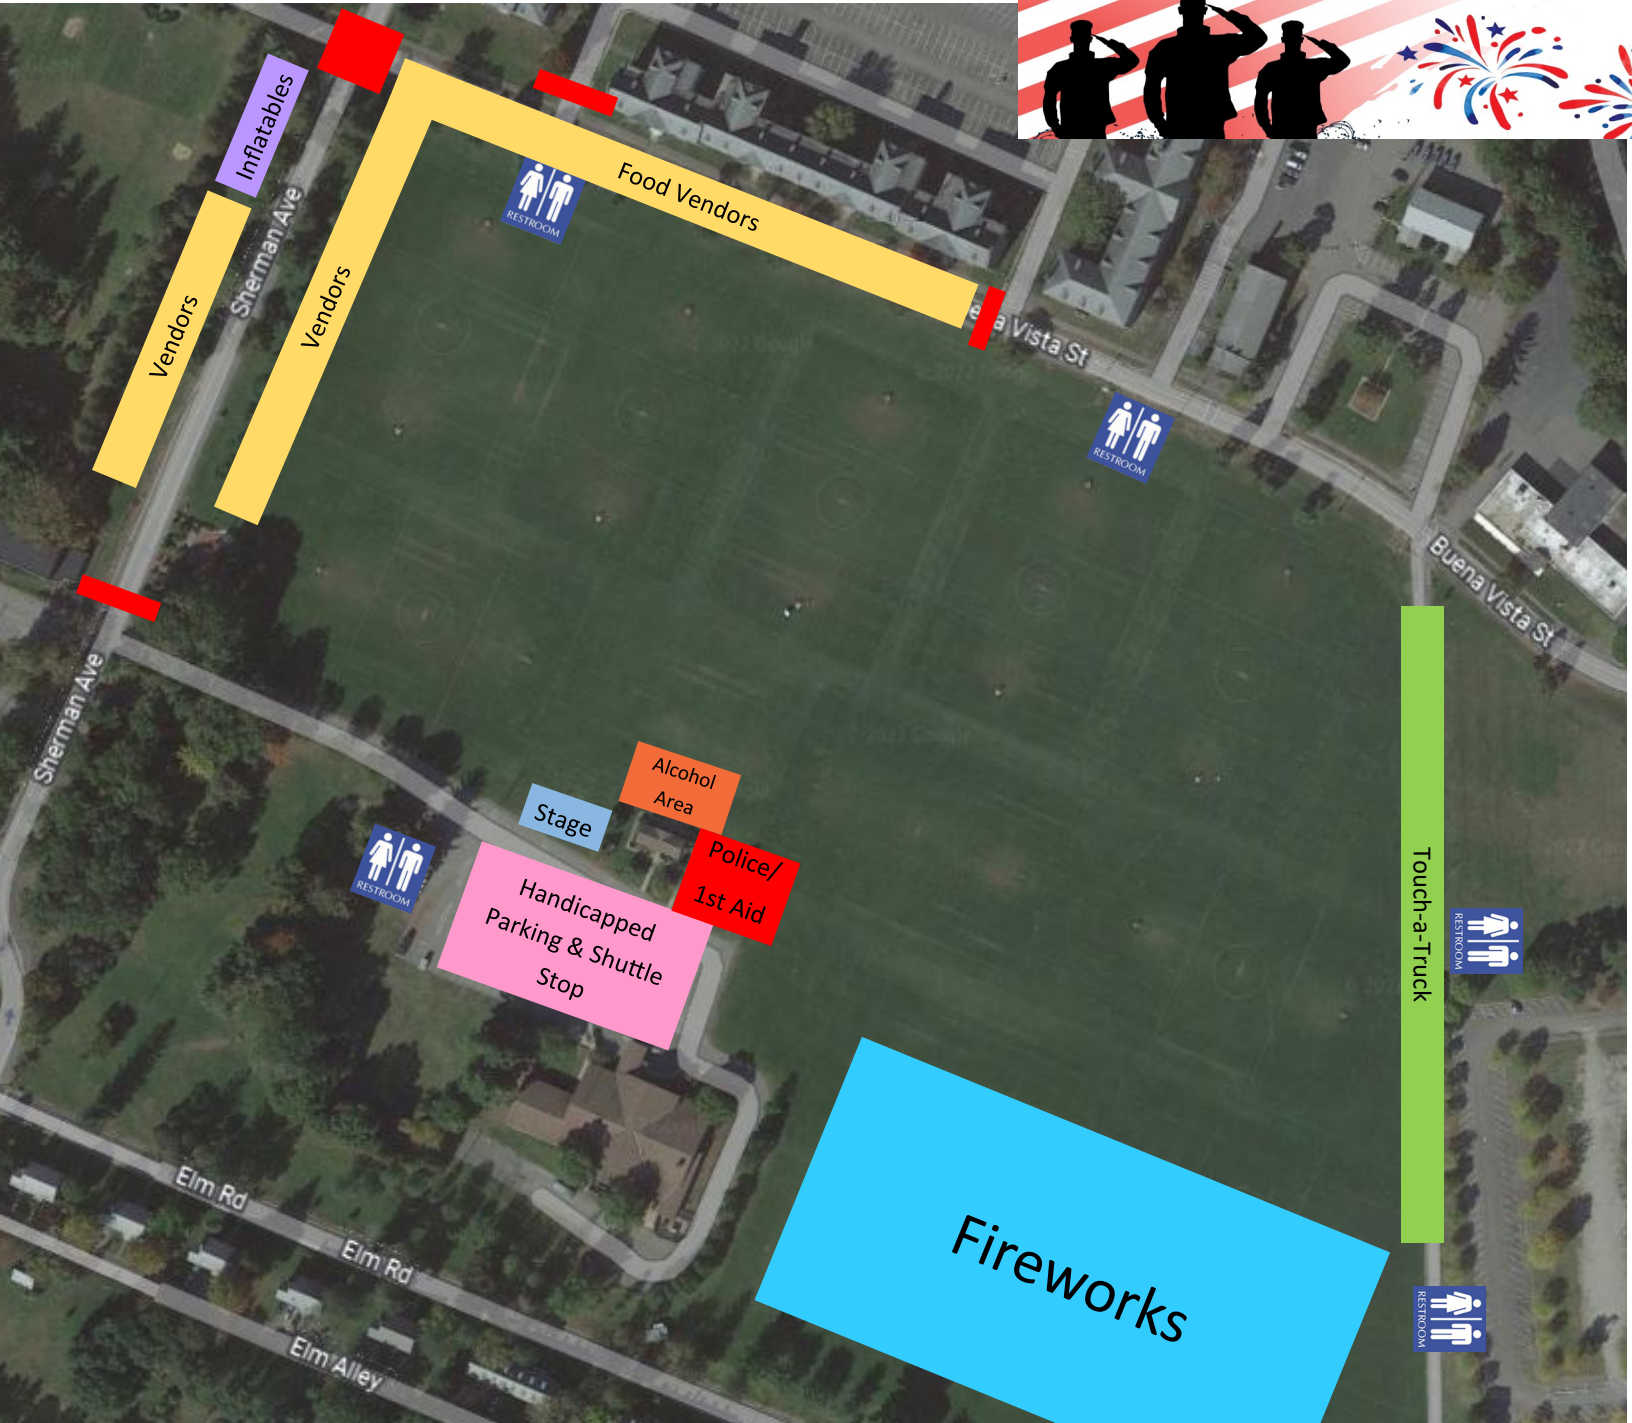

# Layout Map

Thank you to our sponsors and partners:

NB Kenney

Devens Enterprise Commission

Montachusett Regional Transit Authority

Hanscom Federal Credit Union

AT YOUR CONVENIENCE  
Rapid Refill

Shriver Job Corps Center