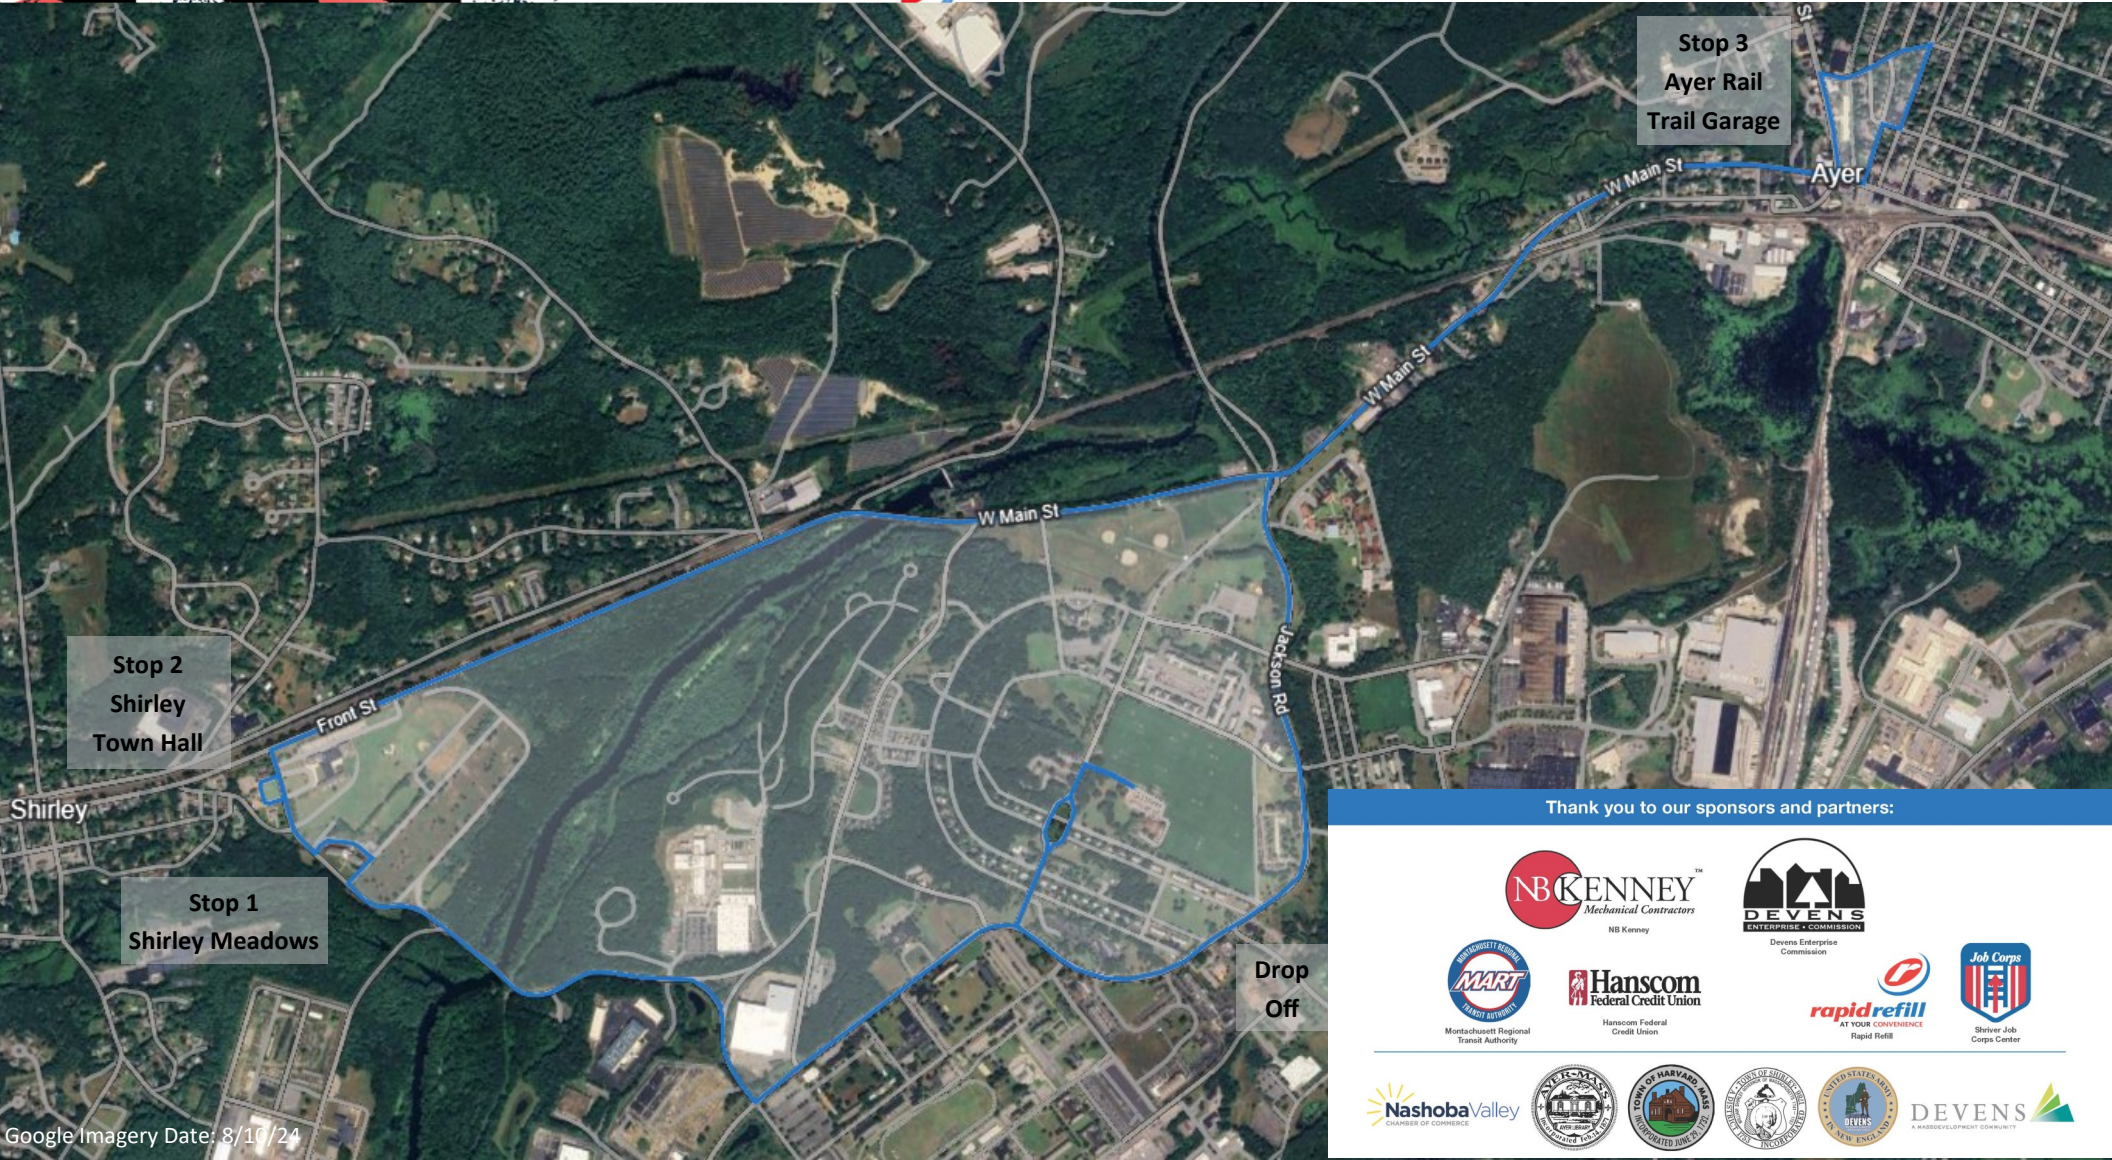

**Armed Forces Day**

# Shuttle Service from 4:00 p.m. – 10:15 p.m.

- Stop 1—Shirley Meadows
- Stop 2—Shirley Town Hall
- Stop 3—Ayer Rail Trail Garage

**Stop 2  
Shirley  
Town Hall**

**Stop 1  
Shirley Meadows**

**Stop 3  
Ayer Rail  
Trail Garage**