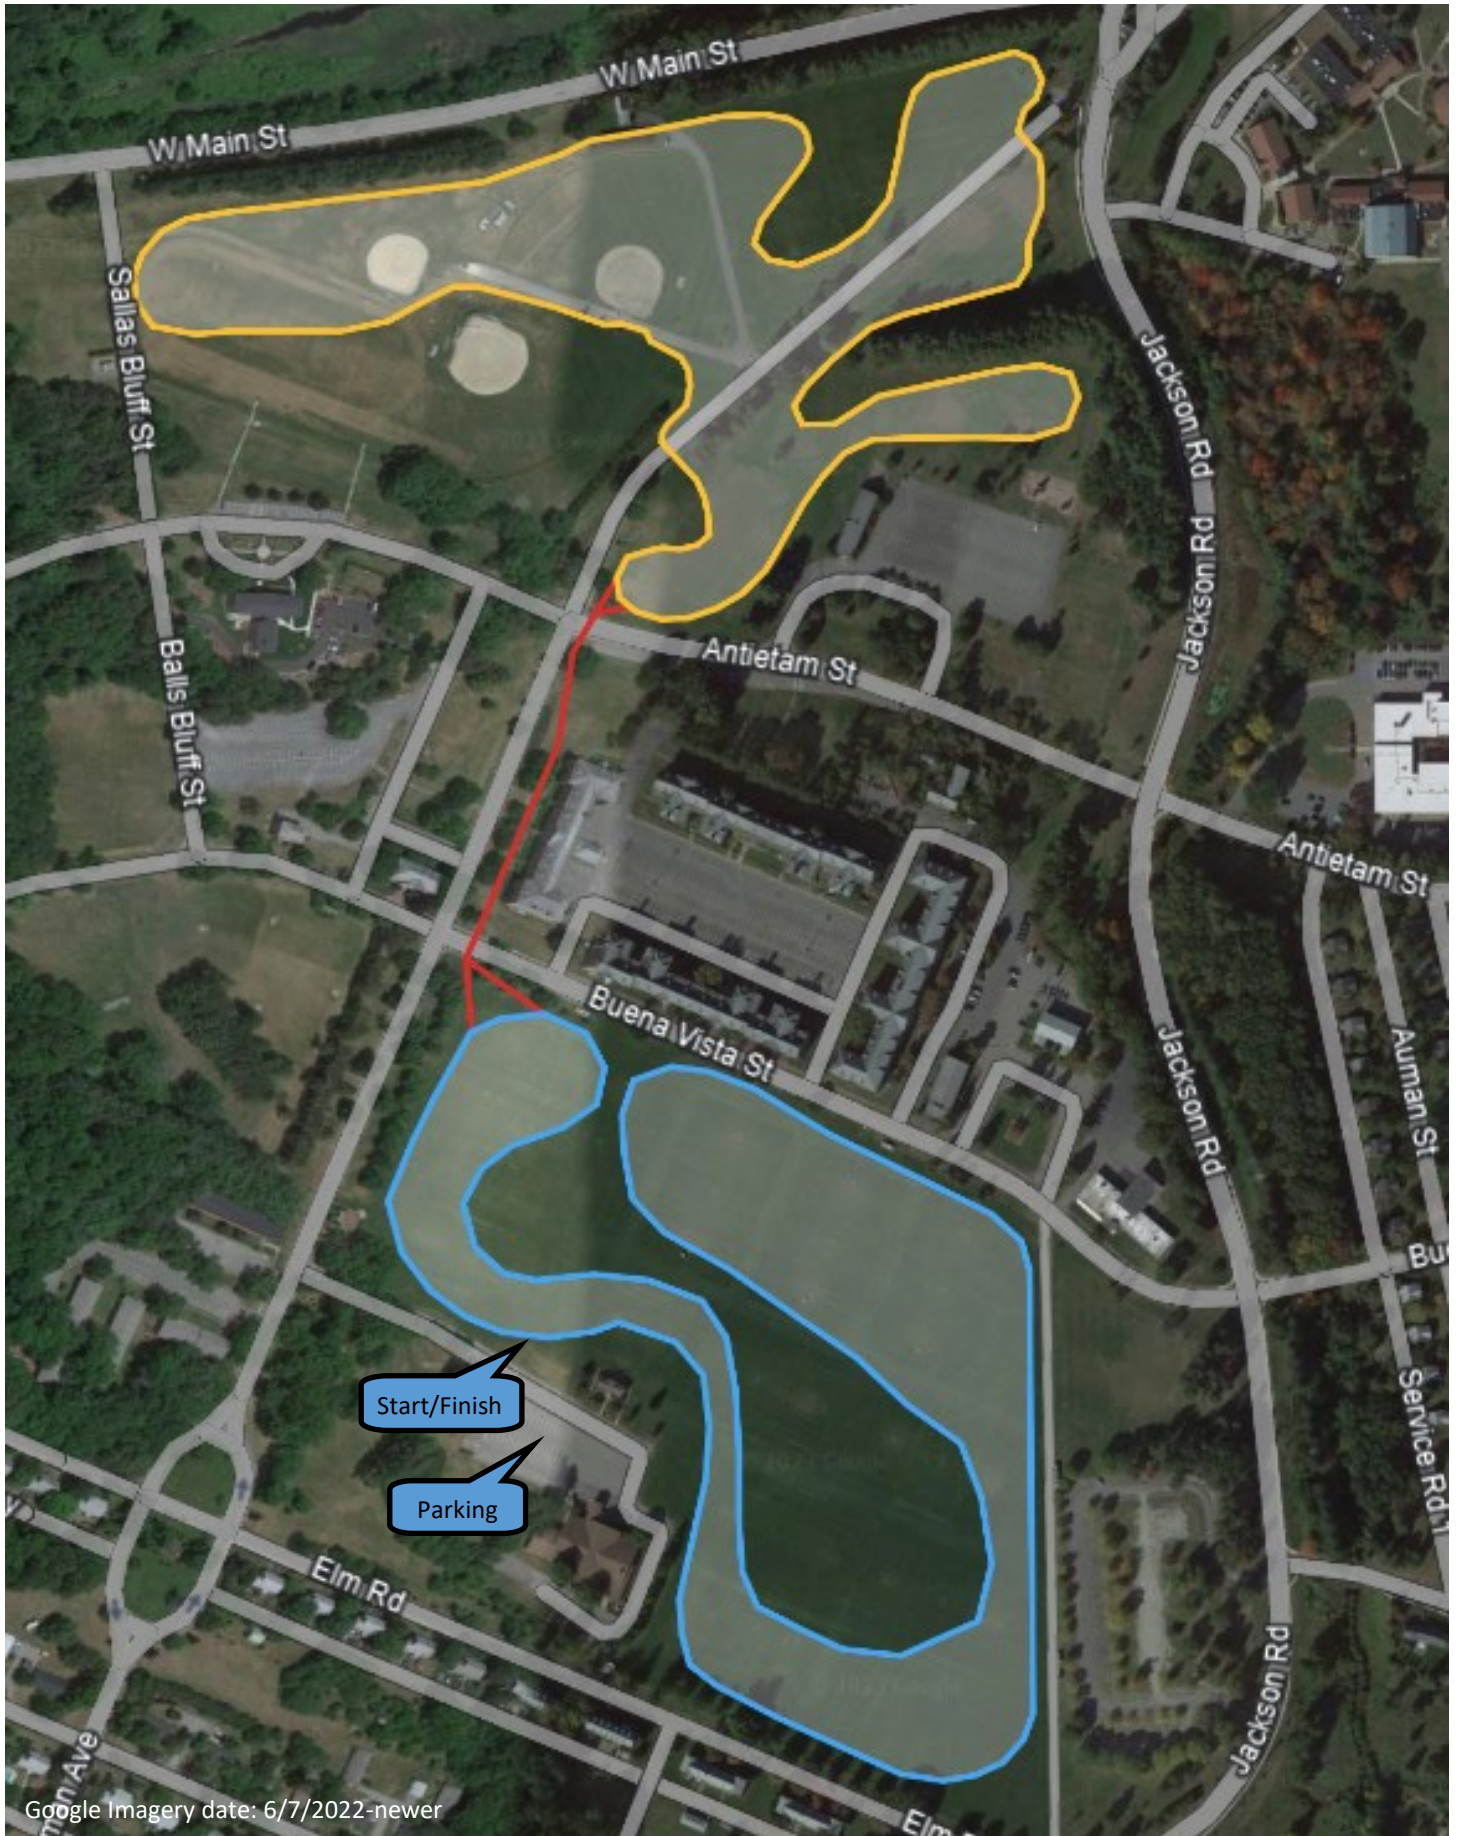

# Devens Cross-Country Ski/Snowshoe Trails

Entire Loop: approximately 3 miles

# Rogers Field Loop: approximately 1.5 miles

# Willard Complex Loop: approximately 1.3 miles