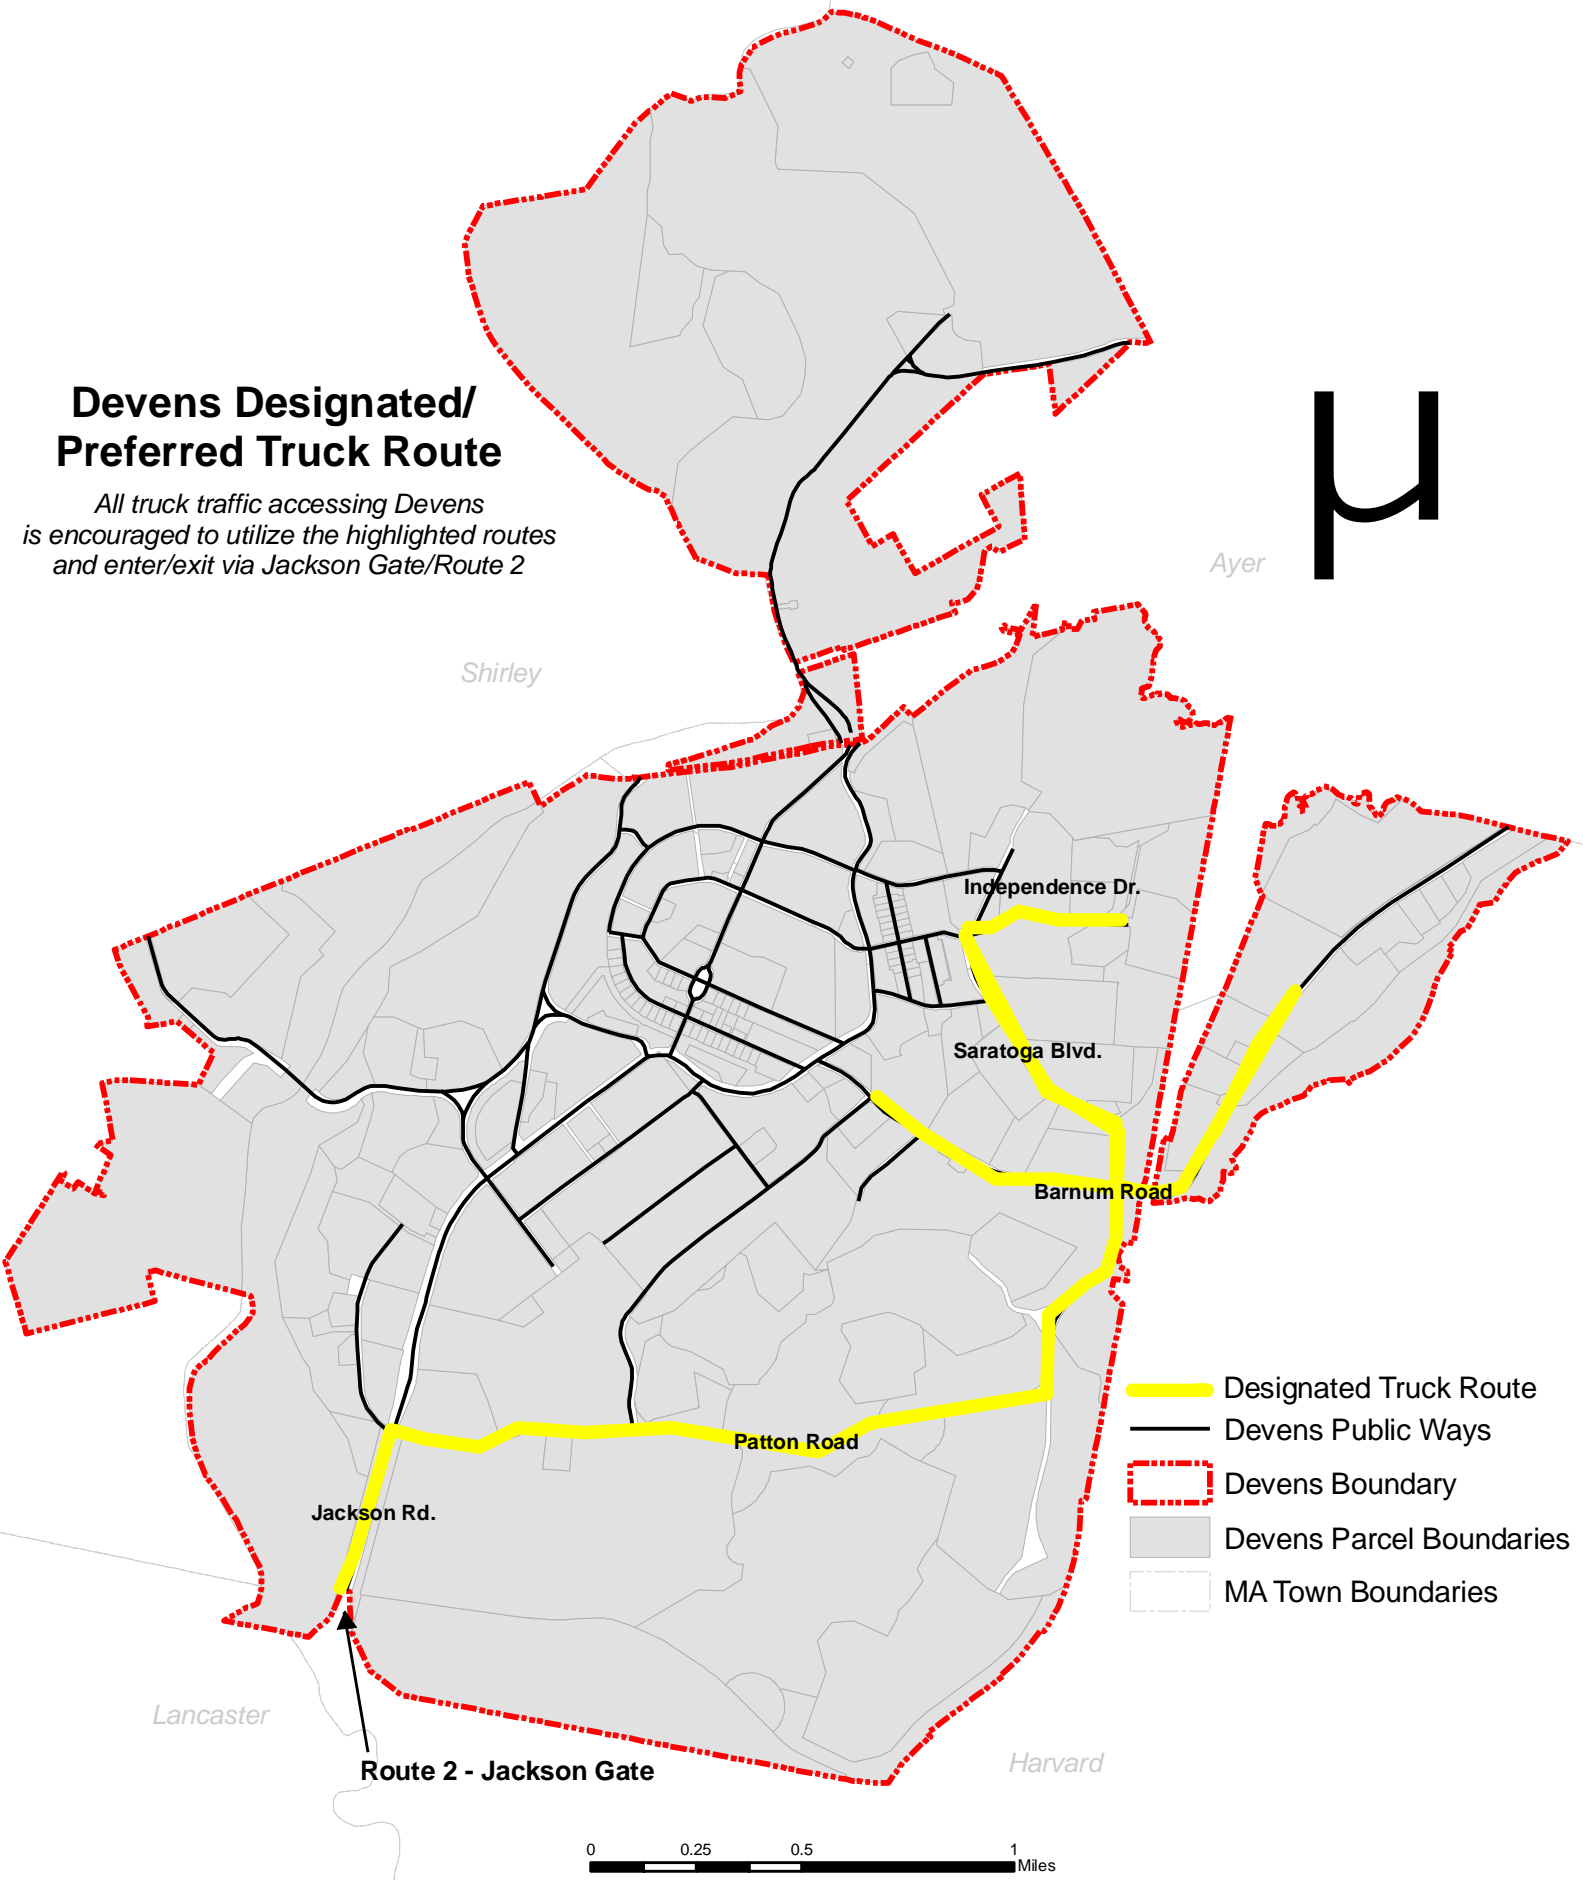

Devens Designated/ Preferred Truck Route

All truck traffic accessing Devens is encouraged to utilize the highlighted routes and enter/exit via Jackson Gate/Route 2

- Designated Truck Route
- Devens Public Ways
- Devens Boundary
- Devens Parcel Boundaries
- MA Town Boundaries